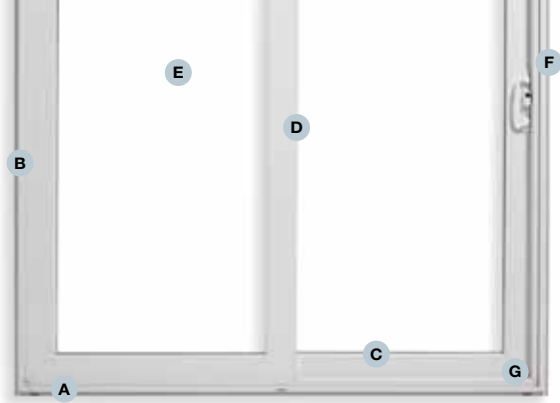

Features

- **A Strong Construction** The mechanically fastened frame creates a sturdy, weather-resistant unit, while fusion-welded panels effectively stop air and water infiltration.
- **B Premium Vinyl** Virtually maintenance-free the color is molded throughout the vinyl for long lasting beauty.
- **C Added Insulation** Multiple-chambered profiles increase strength and thermal performance.
- **D Weather Barrier** Fully interlocking meeting rail and multiple fin seal weatherstripping reduce air and water infiltration.
- **E Double-Strength Tempered Glass** Extra thick glass increases strength and safety.
- **F Safe and Secure** Multi-point locking system safely secures panel at multiple points with one easy-to-use handle and features an external keyed lock so the door can be secured from the outside
- **G Functional Design** Low rise pocket sill offers superior structural performance.

Smooth Operation Corrosion-resistant* rollers and sill track provide consistently smooth operation for the lifetime of the door.

Element Protection Preferred for coastal applications, optional stainless steel rollers offer increased corrosion resistance.

Peace of Mind A comprehensive Double-Lifetime Limited Warranty covers vinyl, hardware, screens and insulating glass units.

Grid Styles

Color-matched flat and sculptured grids are available Colonial, Prairie and Perimeter patterns. Diamond pattern is only available with flat grids. Products with exterior color are only available with sculptured grids.

Prism® Platinum Patio Doors can be ordered to meet ENERGY STAR® performance levels across the country with Simonton's ENERGY STAR glass packages for the Northern, North-Central, South-Central and Southern regions

Cardinal's LoE³-366® is an advanced, spectrally selective glass that offers the ultimate in solar heat control, fading protection, visibility and energy savings. The 12-layer patented formula features three layers of silver for maximum insulation.

Manufactured by:

5300 Briscoe Road • P.O. Box 1646
Parkersburg, WV 26102-1646 • www.simonton.com

Colors

Decorum™
BY SIMONTON

Custom Interiors

Custom Exteriors